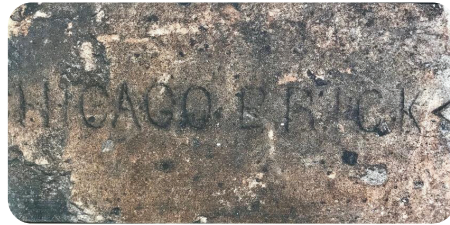

Accent Options

4"x8" Chicago Options

State Street

Authentic looking brick tile. Will have "CHICAGO BRICK" in random tiles.

Shower Tile

Ceramic Options

12"x24"
Novales Eclipse
(Walls or Landing)

12"x24"
Legends Blanco
(Walls or Landing)