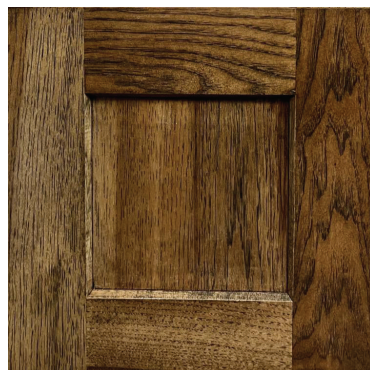

Painted & Stained Hardwood Options

Painted Cabinet Options

Polar White
(Shown in Picture)

Dorian Gray

Stained Cabinet Options

Walnut
(Shown in Picture
on Island)

Hickory
(Shown in Picture)

Walnut and Hickory are hardwood cabinet doors. Each door is unique and will vary from door to door, providing a beautiful, natural look. Walnut and Hickory Cabinets Come with Finger Pulls, Cabinet Hardware is Not Included.

“Shaker Style” Stained Cabinet Options

Honey

Sable

Creston Oak

Sable and Honey are a hand-stained, hardwood cabinet door. Each door is unique and will vary from door to door, providing a beautiful, natural look. Creston Oak is a hardwood door, but more consistent in color.