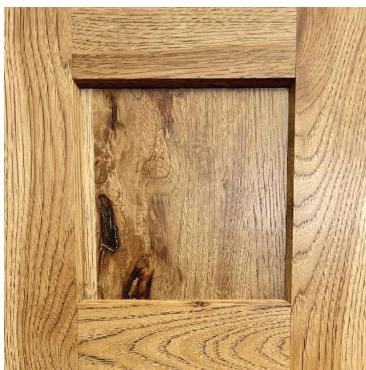

Painted & Stained Hardwood Options

Painted Cabinet Options

Polar White
(Shown in Picture)

Dorian Gray

Stained Cabinet Options

Walnut
(Shown in Picture
on Island)

Hickory
(Shown in Picture)

Walnut and Hickory are hardwood cabinet doors. Each door is unique and will vary from door to door, providing a beautiful, natural look. Walnut and Hickory Cabinets Come with Finger Pulls, Cabinet Hardware is Not Included.

“Shaker Style” Stained Cabinet Options

Honey

Sable

Creston Oak

Sable and Honey are a hand-stained, hardwood cabinet door. Each door is unique and will vary from door to door, providing a beautiful, natural look. Creston Oak is a hardwood door, but more consistent in color.