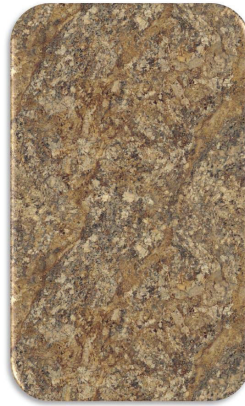

“Shaker Style” Stained Cabinet Options

Honey

Sable

Creston Oak

Sable and Honey are a hand-stained, hardwood cabinet door. Each door is unique and will vary from door to door, providing a beautiful, natural look. Creston Oak is a hardwood door, but more consistent in color.

Countertops

Laminate, Quartz, Granite & Thinscape Options

Laminate Options

Beachwalk

Bella Ramano

Summer Carnival

Calcutta Lincoln

Lisola