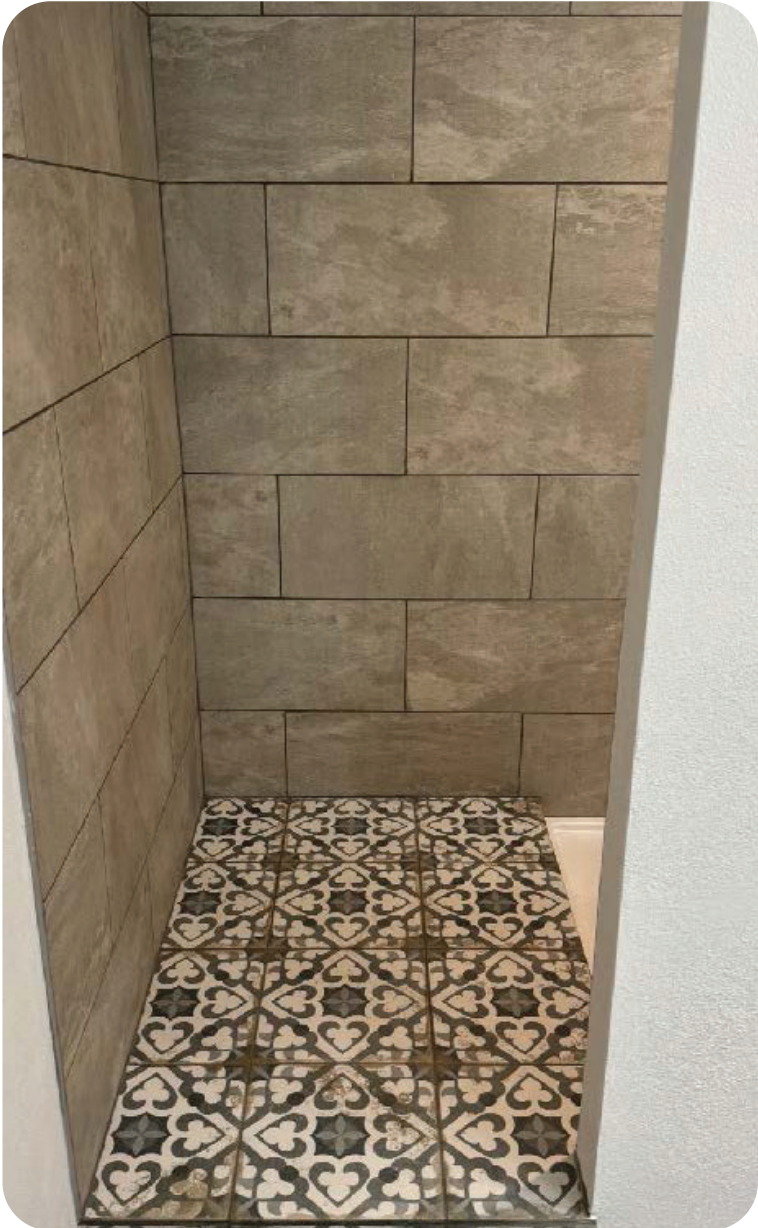

Shower Tile

Palisades Options (Formerly Duma Wall)

15"x26"
Polar Frost

15"x26"
Cracked Slate

Must Choose Tile Floor Landing on Walk-in Shower
See Shower Tile - Ceramic Tile on Page 17

Actual tiles will vary from the pictures and are meant for identification purposes only. Please refer to actual tile samples for a true color representation.

Baths

Options

72" Glamour Bath

Glamour Bath Features:

- 72" Soaking Tub
- Separate Fiberglass Shower
- (2) Windows with Plantation Shutters
- Dual Sinks & Mirrors
- Half Linen Cabinet
- Raised Bank of Drawers (Separate Option)

72" Tub w/ 48" Shower Bath

Glamour Bath Features:

- 72" Soaking Tub
- Separate Fiberglass Shower
- 4640 Obscure Window
- Dual Sinks & Mirrors
- Half Linen Cabinet
- Bank of Drawers

Walk-In Shower Bath

Walk-In Shower Bath Features:

- Dumawall or Tile
- Walk-in Shower Bath
- Dual Sinks & Mirrors
- Half Linen Cabinet
- Bank of Drawers

Noble Bath

Noble Bath Features:

- Stand Alone Tub
- 48" Fiberglass Shower
- Double Undermount Sinks
- Bank of Drawers
- Wood Shelf with (3) Brackets
- 46x39 Window
- Accent Wall