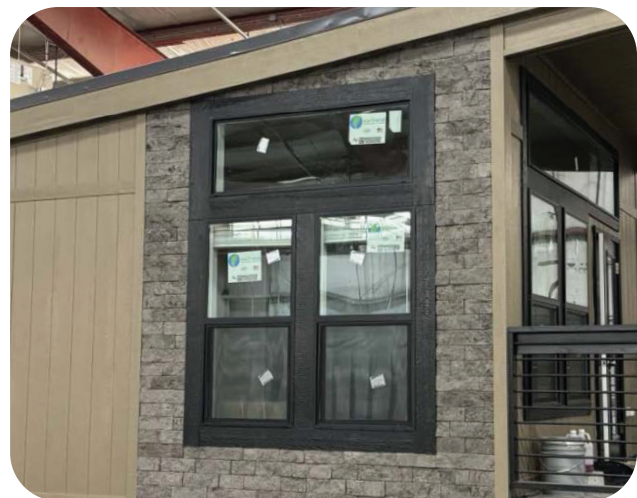

EXTERIOR ACCENT
Phantom Shadow